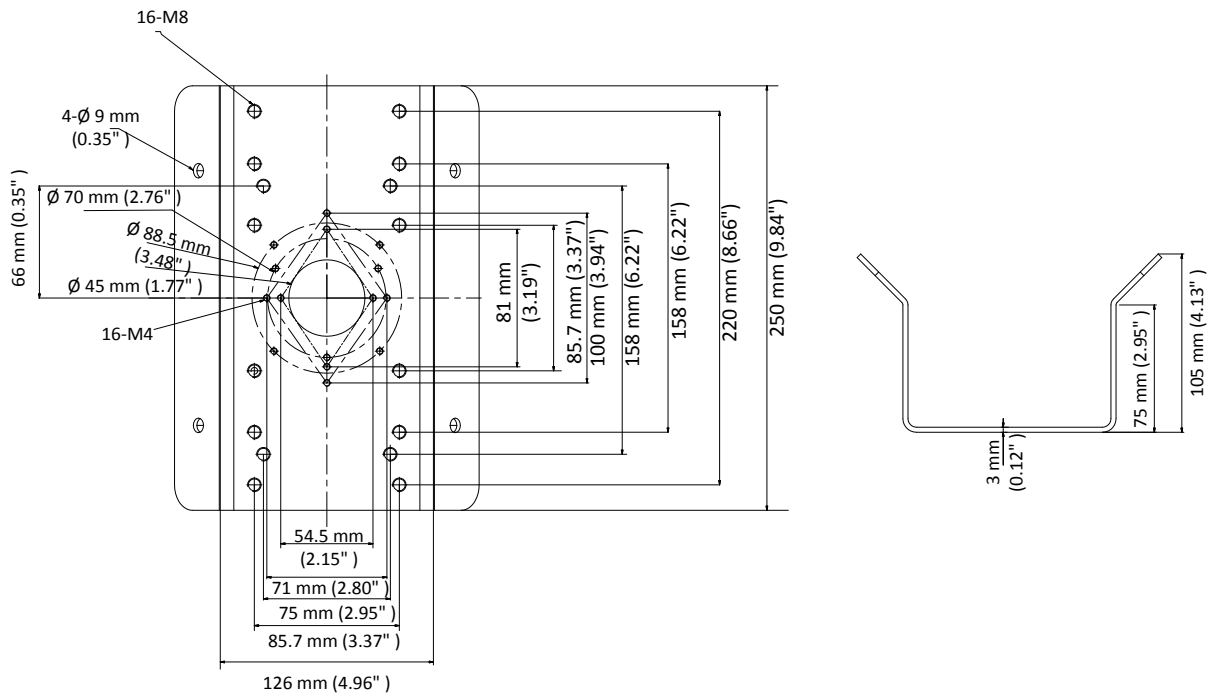

DS-1276ZJ-SUS

Corner Mount

Feature

- Stainless steel with surface spray treatment
- One piece stainless steel formation ensures the reliable structure
- Expand camera's field of view

Dimension

Available Model

DS-1276ZJ-SUS

Parameter

Model	DS-1276ZJ-SUS
Parameters	Corner Mount
Appearance	Hikvision White
Material	Stainless Steel
Dimension	126 mm × 105 mm × 250 mm (4.96" × 4.13" × 9.84")
Weight	1990 g (4.39 lb.)

Note

- The mount should be installed on the flat surface.
- The waterproof rubber is necessary for the outdoor application.
- The wall must be capable of supporting at least 3 times as much as the total weight of the camera, and the mount.
- The mount's maximum load capacity is 10 kg (22 lb.).