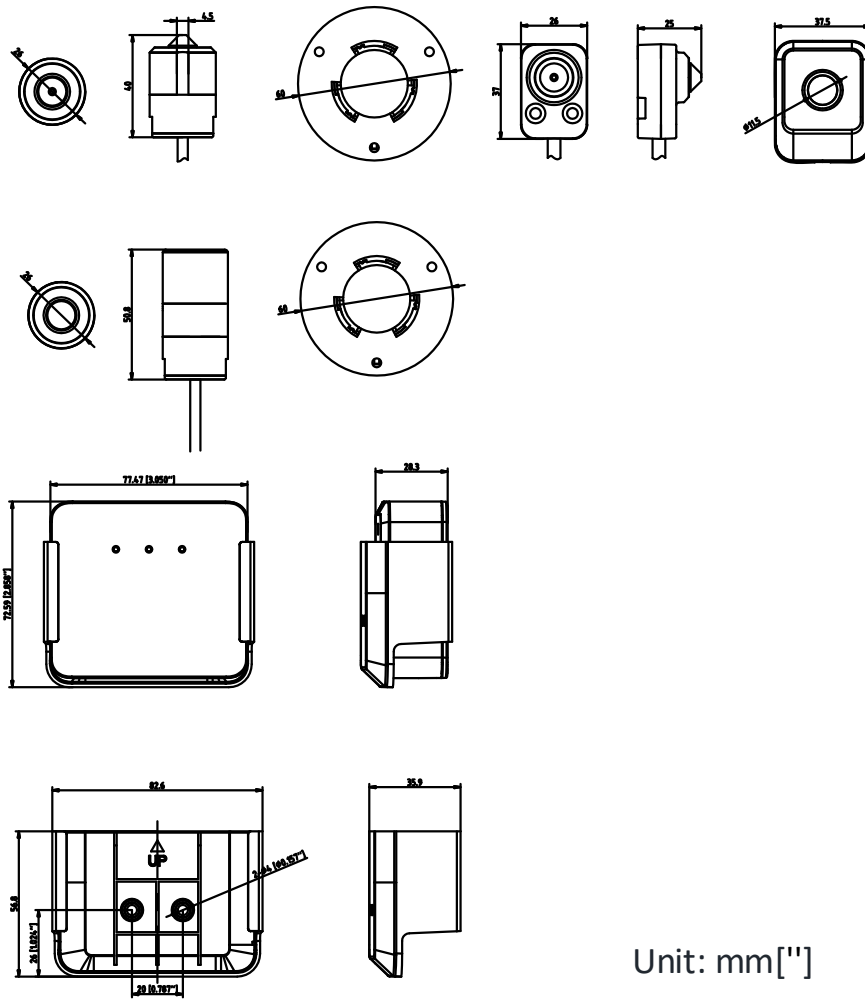

Material	Camera: Plastic Lens: Metal
Dimensions	Camera: 77.1 × 69 × 26 mm (3.04" × 2.72" × 1.02") With package: 254 × 164 × 130 mm (10" × 6.46" × 5.12")
Weight	Camera: 87 g (0.19 lbs.) With package: 220 g (0.49 lbs)

L10

L20

L30

*\*Connecting cable is included for each sensor unit*

## Dimension

Unit: mm["]

Distributed by